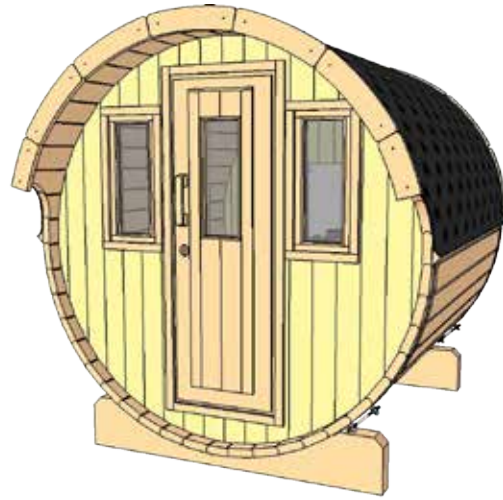

# Fundamentplan Saunafass 230 basic

(LxBxH) 235x120x120 cm.

710 kg.