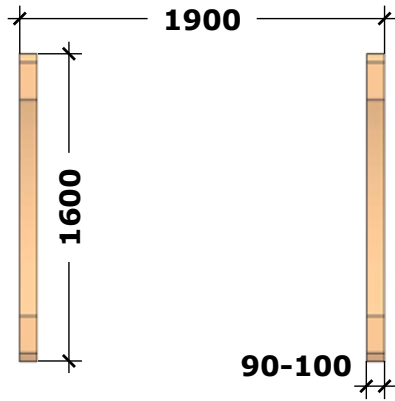

# Fundamentplan Saunafass 230 basic

(LxBxH) 235x120x120 cm.

710 kg.