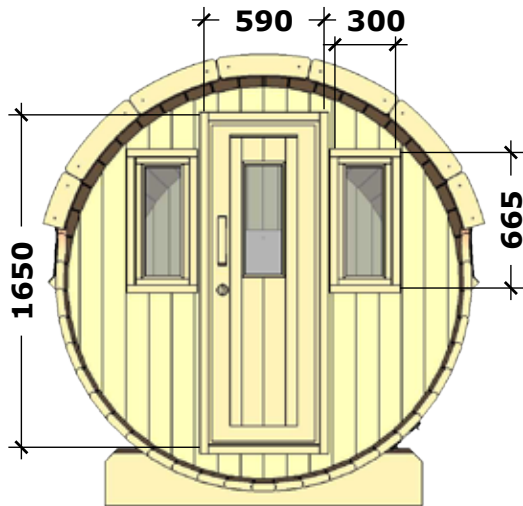

# Fundamentplan Saunafass 230 basic

(LxBxH) 235x120x120 cm.

710 kg.