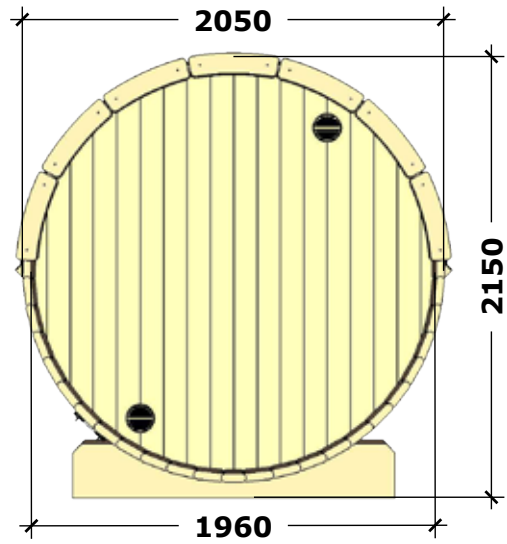

# Fundamentplan Saunafass 230 basic

(LxBxH) 235x120x120 cm.

710 kg.