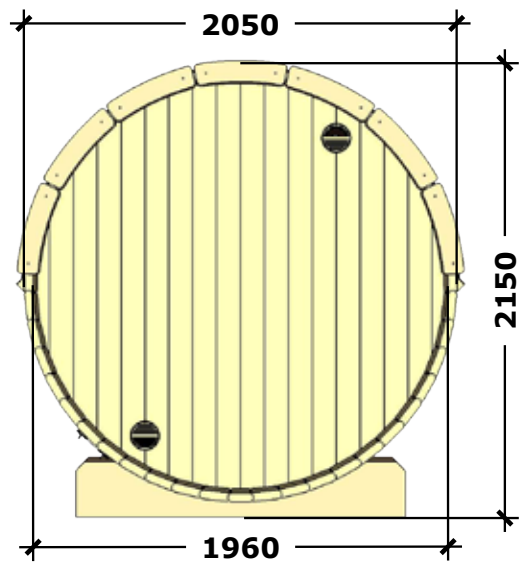

# Fundamentplan Saunafass 250 basic

(LxBxH) 251x120x120 cm.

700 kg.