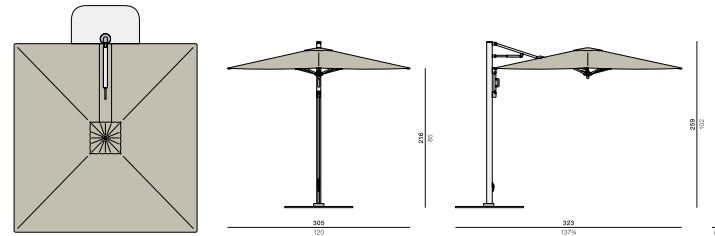

Square Cantilever

Design by DEDON Design Studio | Item code: 058071 | Weight 20 kg/44 lbs

Measurements

Collection: Don't be deceived by the elegant lightness of their appearance. DEDON's PARASOL sunshades are remarkably robust and functional. They open with ease thanks to an ingenious pulley system. Their UV-protected, easy-care canopies repel dirt and water. And all materials are of the highest quality, right down to their marine-grade stainless steel fasteners.