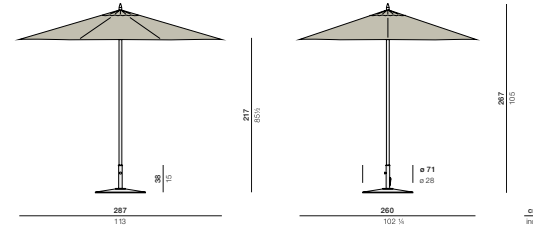

DEDON

PARASOL

Hexagon

Design by DEDON Design Studio | Weight 11 kg/24 lbs

Measurements

Collection: Don't be deceived by the elegant lightness of their appearance. DEDON's PARASOL sunshades are remarkably robust and functional. They open with ease thanks to an ingenious pulley system. Their UV-protected, easy-care canopies repel dirt and water. And all materials are of the highest quality, right down to their marine-grade stainless steel fasteners.