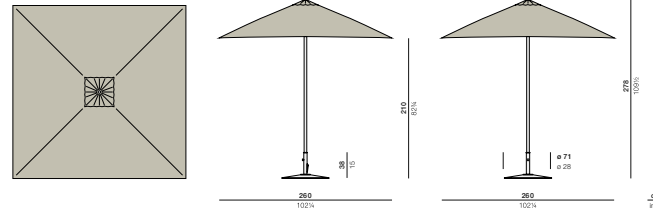

DEDON

PARASOL

PARASOL

Square

Design by DEDON Design Studio | Weight 11 kg/24 lbs

Measurements

Collection: Don't be deceived by the elegant lightness of their appearance. DEDON's PARASOL sunshades are remarkably robust and functional. They open with ease thanks to an ingenious pulley system. Their UV-protected, easy-care canopies repel dirt and water. And all materials are of the highest quality, right down to their marine-grade stainless steel fasteners.

Square: PARASOL sunshade features a white or silver square canopy of top-quality Batyline® fabric. Its sturdy pole consists of teak-finished fiberglass for the white version or a mirror-polished aluminum for the silver version.

Frame: Base consists of concrete-filled, powder-coated aluminum shell. Canopy consists of Batyline® fabric. Pole and battens consist of teak-finished fiberglass or the white version or mirror-polished aluminum for the silver version. All fasteners consist of marine-grade stainless steel.